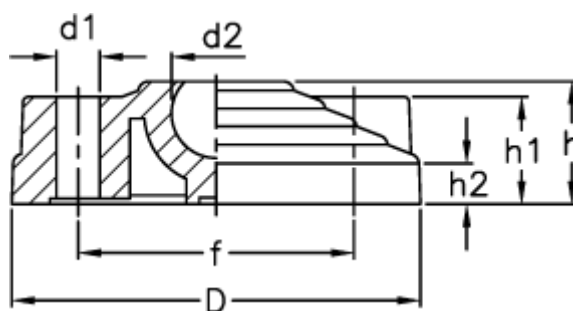

# Data Sheet

Article number: 2310301352

Description: E+G Base without no-slip disc  
LV.F-125-24

## Measures

---

|              |         |
|--------------|---------|
| D            | = 125   |
| d1           | = 12.5  |
| d2           | = 24    |
| f            | = 95    |
| h            | = 46    |
| h1           | = 23    |
| h2           | = 15    |
| Max load (N) | = 28000 |